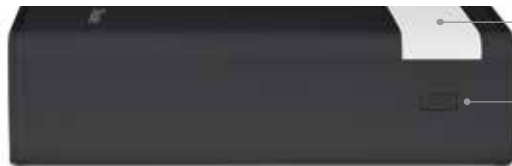

30,000 mAh 65W Fast Charge PD Power Bank with USB Type-C

LED Light

ON/OFF Button

Hold for 3 Seconds to turn on/off the LED light

Type-C PD Charging Port

Type-C Input:

5V/9V/12V/15V/20V-3A
(Max 65W)

Type-C (PD 3.0) output:

5V/9V/12V/15V/20V-3.25A
(Max 65W)

Type-C Cable

Battery Capacity Display

MicroUSB Input:
5V-3A/9V-2A

USB Cable*

Fast USB Charging Port

USB outputs:

1/2:5V-6V/3A,
6V-9V/2A, 9V-12V/1.5A
(MAX 18W)