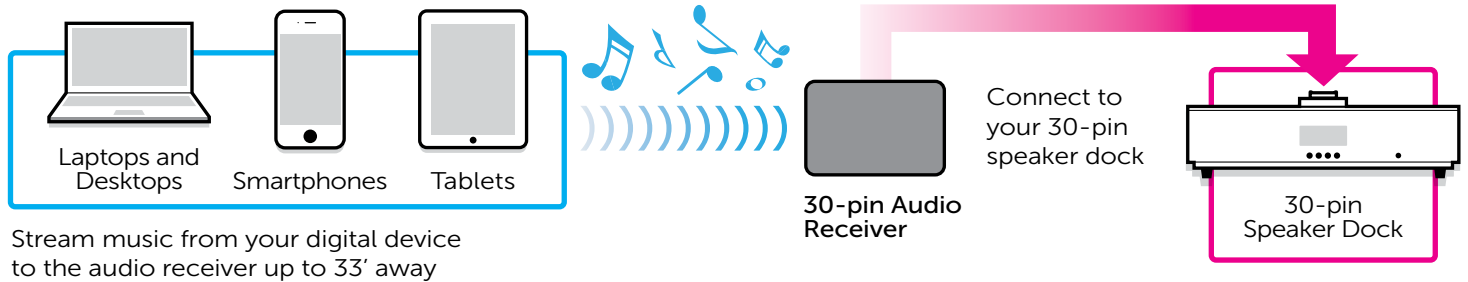

30-Pin Bluetooth Audio Receiver

Stream music wirelessly to your
30-pin speaker dock

Overview:

The 30-pin Bluetooth Audio Receiver is the perfect solution to stream music wirelessly from your computer, smartphone, or tablet to your 30-pin speaker dock up to 33' away.

Apple's new proprietary lightning connector featured on the Apple iPhone 5, iPod Touch (5th Gen.), iPod Nano (7th Gen.), iPad (4th Gen.) and the iPad mini made your 30-pin speaker dock obsolete overnight. No need to throw away your 30-pin speaker dock or buy a new one.

Features:

- Features Bluetooth v3.0 for superior wireless performance
- Transmits up to 33 feet away
- Play music wirelessly from your Smartphone, iPod Touch, iPhone, iPad, PC or Mac laptops*
- Works with any phone or device capable of transmitting the Bluetooth stereo (A2DP) protocol
- Limited 1 Year Warranty

*Bluetooth Enabled

**Package Contents:**

30-pin Bluetooth Audio Receiver, Quick Start Guide, Registration / Warranty Card

Requirements:

- Bluetooth enabled Smartphones and Tablets
- Speaker dock with 30-pin connector